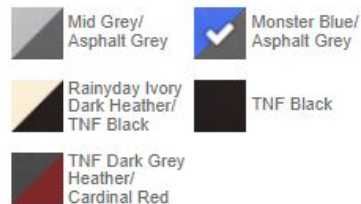

The North Face Groundwork Backpack

DETAILS

- Various polyester materials for durability.
- FlexVent™ suspension system for support and ventilation.
- Floating padded laptop sleeve in main compartment.
- Front elastic bungee for external storage.
- Two mesh water bottle pockets.
- Comfortable padded top handle.
- Sternum strap with whistle buckle.
- Embroidered The North Face logo on front.
- Lightweight at 2 lbs. 0.1 oz.
- 29-liter volume; Laptop sleeve: 12”h x 14”d.
- Dimensions: 19.75”h x 13.25”w x 7.5”d.
- All-in pricing includes decorations and delivery.
- Stock is not guaranteed.
- Production time is 7-10 days from proof approval.

50	100	250	500
$83.59	$81.88	$80.75	$79.92