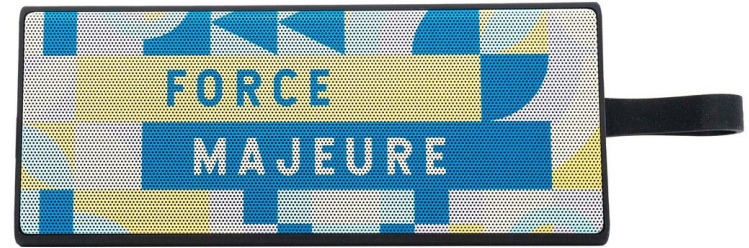

50	100	250	500
\$127.91	\$121.02	\$120.27	\$119.95

Hydrobump™ Waterproof Speaker

DETAILS

- Includes iLuv Bubble Gum True Wireless BT 5.0 and Logitech M325 Wireless Mouse nestled in a gift box
- All-in pricing includes decorations and delivery.
- Stock is not guaranteed.
- Production time is 7-10 days from proof approval.

50	100	250	500
\$67.29	\$62.38	\$61.72	\$61.45

Black

JBL Live 460NC Wireless On-Ear NC Headphones

DETAILS

- JBL Signature Sound
- Adaptive Noise Cancelling.
- Voice assistant - Use the all-new JBL App to easily set your preferred voice assistants.
- Up to 50 hours of Battery Life
- Hands-free, perfect stereo calls
- Multi-Point Connection - Allows you to effortlessly switch from one Bluetooth® device to another.
- Comfort-fit fabric headband
- Auto Play and Pause
- Google Fast Pair
- My JBL Headphones App
- All-in pricing includes decorations and delivery.
- Stock is not guaranteed.
- Production time is 7-10 days from proof approval.