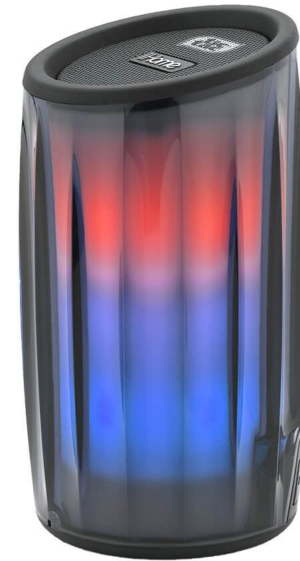

50	100	250	500
\$71.68	\$70.14	\$68.97	\$68.48

 Black

iHome Playglow Rechargeable Color Changing Bluetooth Speaker

DETAILS

- Bluetooth Audio
- Color changing 5 modes: slow fade, fast change, favorite color, pulse-to-music, and preset pulsing
- LED indicator displays battery level and pairing status
- Voice prompts indicate battery level and pairing status
- Volume sync volume on speaker and phone automatically sync
- Rechargeable up to 24-hours of audio (cable included)
- Reson8 technology for clear, rich sound
- Carry strap for convenient portability
- Audio output 4W x 1-Watt RMS
- All-in pricing includes decorations and delivery.
- Stock is not guaranteed.
- Production time is 7-10 days from proof approval.

50	100	250	500
\$93.36	\$92.13	\$91.46	\$91.27

Breakaway Wireless Bluetooth Speaker

DETAILS

- True stereo sound by separating the speaker into two!
- Wireless bluetooth connection
- Silicone carrying sleeve
- All-in pricing includes decorations and delivery.
- Stock is not guaranteed.
- Production time is 7-10 days from proof approval.

50	100	250	500
\$90.34	\$85.12	\$84.52	\$84.25

- Black
- Black - Wood
- Black - Silver Metal

Ultimate Ears Wonderboom 3 Ultraportable Bluetooth Speaker

DETAILS

- Bigger, bassy-er 360° sound
- Longer 14-hour rechargeable battery life
- Rated IP67 waterproof, dustproof
- Pair two to DOUBLE UP in true wireless stereo
- Longer 40m (131 ft) Bluetooth® wireless range
- Charge time: 2.6 hours
- Made with recycled materials
- All-in pricing includes decorations and delivery.
- Stock is not guaranteed.
- Production time is 7-10 days from proof approval.