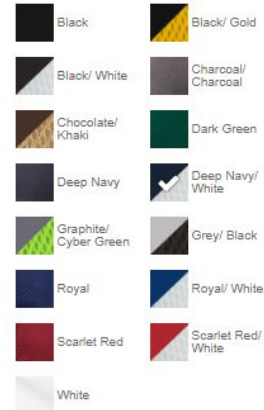

New Era Stretch Mesh Cap

DETAILS

- **Fabric:** 100% cotton in front two panels; 100% polyester Spacer Mesh in mid and back panels
- **Structure:** Structured
- **Profile:** Mid
- **Closure:** Stretch fit
- All-in pricing includes decorations and delivery.
- Stock is not guaranteed.
- Production time is 7-10 days from proof approval.

50	100	250	500
$23.58	$21.87	$17.65	$16.82