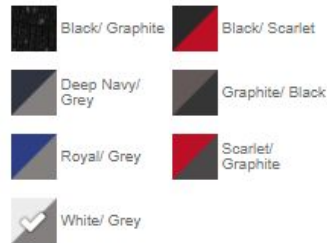

New Era Stretch Cotton Striped Cap

DETAILS

- **Fabric** 97/3 cotton/spandex with 100% polyester Hex Era jacquard stripes
- **Structure** Structured
- **Profile** Mid
- **Closure** Stretch fit
- All-in pricing includes decorations and delivery.
- Stock is not guaranteed.
- Production time is 7-10 days from proof approval.

50	100	250	500
$25.88	$24.18	$19.96	$19.13